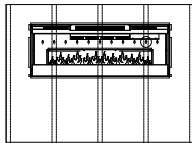

Synergy Wall-mount Fireplace

Dimensions

FRONT

TOP

SIDE

Installation - 3 Mounting Options

ON WALL

Must mount to a minimum of three (3) wall studs

PARTIAL RECESSED

2 X 4 Framing
Framing dimensions:
46-1/2" (118.1 cm) W x
16-1/2" (42 cm) H

FULLY RECESSED

2 X 8 Framing
Framing dimensions:
49" (124.5 cm) W x
18-1/2" (47 cm) H

The Synergy features realistic patented LED flame that dances on the crushed and silvered glass pieces, adding comfort, ambiance and beauty to any space. The heat that warms your room comes from the front of the fireplace allowing our sleek and elegant design to be installed **snug to the wall**.