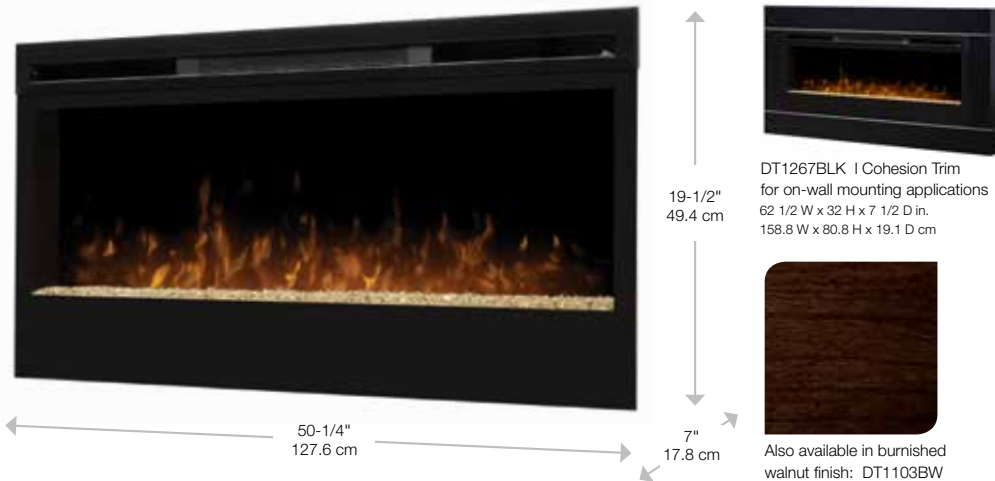

Synergy Wall-mount Fireplace

Dimensions

FRONT

TOP

SIDE

Installation - 3 Mounting Options

ON WALL

Must mount to a minimum of three (3) wall studs

PARTIAL RECESSED

2 X 4 Framing
Framing dimensions:
46-1/2" (118.1 cm) W x
16-1/2" (42 cm) H

FULLY RECESSED

2 X 8 Framing
Framing dimensions:
49" (124.5 cm) W x
18-1/2" (47 cm) H

The Synergy features realistic patented LED flame that dances on the crushed and silvered glass pieces, adding comfort, ambiance and beauty to any space. The heat that warms your room comes from the front of the fireplace allowing our sleek and elegant design to be installed **snug to the wall**.

The Cohesion wall-mount surround makes a seamless addition to any modern space with simple detailing. The striking black or burnished walnut finish makes a contemporary statement.

120 Volts / 1,230 Watts / 4,198 BTU