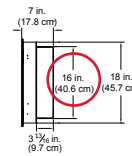

Synergy Wall-mount Fireplace

Dimensions

FRONT

TOP

SIDE

Installation - 3 Mounting Options

ON WALL

Must mount to a minimum of three (3) wall studs

PARTIAL RECESSED

2 X 4 Framing
Framing dimensions:
46-1/2" (118.1 cm) W x
16-1/2" (42 cm) H

FULLY RECESSED

2 X 8 Framing
Framing dimensions:
49" (124.5 cm) W x
18-1/2" (47 cm) H

The Synergy features realistic patented LED flame that dances on the crushed and silvered glass pieces, adding comfort, ambiance and beauty to any space. The heat that warms your room comes from the front of the fireplace allowing our sleek and elegant design to be installed **snug to the wall**.

Model #	Description	Lbs / Kg	UPC	Wty. ¹	Carton Dimensions (WxHxD)		Cube	
					Inches	cm	ft ³	m ³
Firebox and wall-mount trim sold separately:								
BLF50	Wall-mount fireplace	75 / 34	781052 061149	2 yr.	55 x 23-1/4 x 13	139.7 x 59 x 33	8.7	0.25
DT1267BLK	Cohesion Trim - Black	51 / 23.1	781052 080355	1 yr.	64-7/8 x 26-1/4 x 8-3/4	164.8 x 66.8 x 22.1	8.6	0.24
DT1103BW	Cohesion Trim - Burnished Walnut	51 / 23.1	781052 070929	1 yr.	64-7/8 x 26-1/4 x 8-3/4	164.8 x 66.8 x 22.1	8.6	0.24
Optional Accessories								
WRCPPF-KIT	Wall Switch Remote Control	1.5 / 0.7	781052 056787	2 yr.	6-3/8 x 5-1/2 x 3-1/4	16-1/4 x 14-1/8 x 8-1/8	n/a	n/a