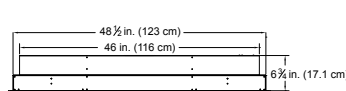

Synergy Wall-mount Fireplace

Dimensions

FRONT

TOP

SIDE

Installation - 3 Mounting Options

ON WALL

Must mount to a minimum of three (3) wall studs

PARTIAL RECESSED

2 X 4 Framing
Framing dimensions:
46-1/2" (118.1 cm) W x
16-1/2" (42 cm) H

FULLY RECESSED

2 X 8 Framing
Framing dimensions:
49" (124.5 cm) W x
18-1/2" (47 cm) H

The Synergy features realistic patented LED flame that dances on the crushed and silvered glass pieces, adding comfort, ambiance and beauty to any space. The heat that warms your room comes from the front of the fireplace allowing our sleek and elegant design to be installed **snug to the wall**.