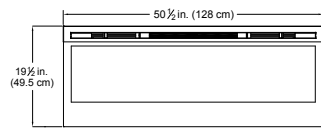

Synergy Wall-mount Fireplace

Dimensions

FRONT

TOP

SIDE

Installation - 3 Mounting Options

ON WALL

Must mount to a minimum of three (3) wall studs

PARTIAL RECESSED

2 X 4 Framing
Framing dimensions:
46-1/2" (118.1 cm) W x
16-1/2" (42 cm) H

FULLY RECESSED

2 X 8 Framing
Framing dimensions:
49" (124.5 cm) W x
18-1/2" (47 cm) H

The Synergy features realistic patented LED flame that dances on the crushed and silvered glass pieces, adding comfort, ambiance and beauty to any space. The heat that warms your room comes from the front of the fireplace allowing our sleek and elegant design to be installed **snug to the wall**.

Model #	Description	Lbs / Kg	UPC	Wty. ¹	Carton Dimensions (WxHxD)		Cube	
					Inches	cm	ft ³	m ³
Firebox and wall-mount trim sold separately:								
BLF50	Wall-mount fireplace	75 / 34	781052 061149	2 yr.	55 x 23-1/4 x 13	139.7 x 59 x 33	8.7	0.25
DT1267BLK	Cohesion Trim - Black	51 / 23.1	781052 080355	1 yr.	64-7/8 x 26-1/4 x 8-3/4	164.8 x 66.8 x 22.1	8.6	0.24
DT1103BW	Cohesion Trim - Burnished Walnut	51 / 23.1	781052 070929	1 yr.	64-7/8 x 26-1/4 x 8-3/4	164.8 x 66.8 x 22.1	8.6	0.24
Optional Accessories								
WRCPPF-KIT	Wall Switch Remote Control	1.5 / 0.7	781052 056787	2 yr.	6-3/8 x 5-1/2 x 3-1/4	16-1/4 x 14-1/8 x 8-1/8	n/a	n/a