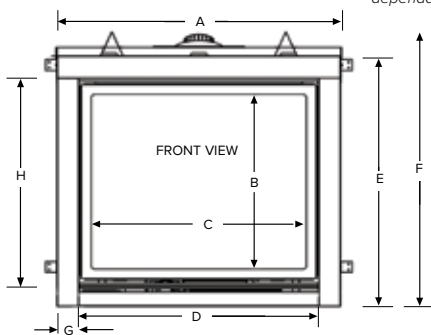

Porcelain Reflective Liner

Glass Tray – with the following media choices: Contemporary Rock, Driftwood Set, Decorative Stones and Decorative Ember Glass (Glacier Ice, Cobalt Blue, Black, Bronze and White)

Log Sets – Three choices of Log Sets – Ten Piece Split Oak Log Set, Five Piece Split Oak Log Set or Four Piece Driftwood Set.

Accent Lighting – for use with the Glass Tray

Thermostat –Wall Mount Millivolt Thermostat or Programmable Thermostat

Remote Controls – Thermostat on/off, Thermostat on/off modulating, Thermostat on/off modulating and fan control.

* All gas fireplaces manufactured as of January 1, 2015 will include a Safety Screen Barrier.

Model	Height		Front Width		Depth	
	Actual	Framing	Actual	Framing	Actual	Framing
ZCV39	37³/₄"	37¹/₈"	39³/₈"	39¹/₂"	18³/₈"	18¹/₂**
ZCV42	40⁷/₈"	41"	42³/₈"	42¹/₂"	18³/₈"	18¹/₂**

* dependant of finishing material used