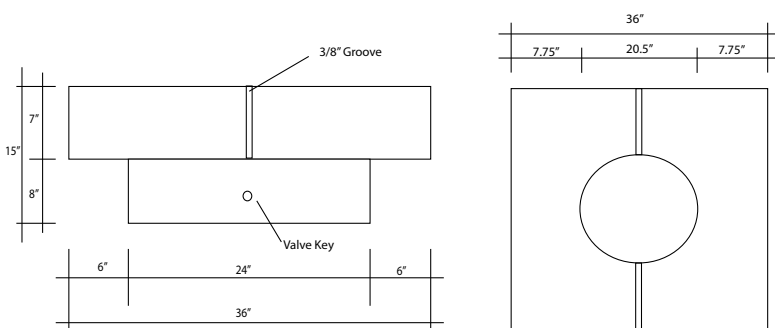

Each firepit features 7.75" table space and a 3/8" deep groove for a unique profile.

Key Features:

- Natural gas or propane
- Manual lit or electronic ignition
- 60,000 btu
- Ships Canada and USA

Integral Concrete Colors: