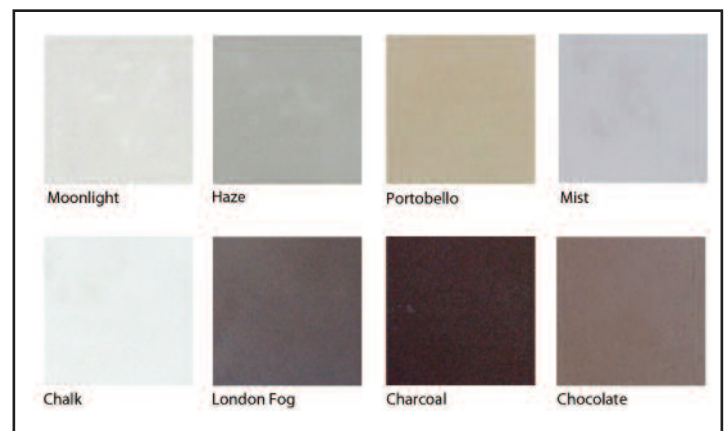

Each firepit features 7.75" table space and a 3/8" deep groove for a unique profile.

Key Features:

- Natural gas or propane
- Manual lit or electronic ignition
- 60,000 btu
- Ships Canada and USA

Integral Concrete Colors: