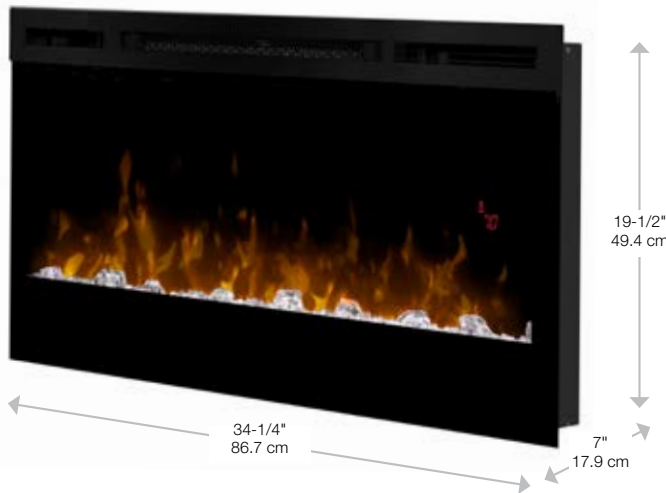

Prism Series

34" Linear Electric Fireplace

BLF3451