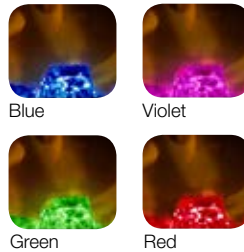

Prism Series

34" Linear Electric Fireplace

BLF3451

Accessories

Dimensions

Installation - 3 Mounting Options

120 Volts | 1,230 Watts | 4,198 BTU

Model #	Description	Lbs / Kg	UPC	Wty.¹	Carton Dimensions (WxHxD)		Cube	
					Inches	cm	ft³	m³
BLF3451	Wall-mount fireplace	60 / 27.21	781052 098763	2 yr.	39 x 23-1/4 x 13	99.1 x 58.9 x 33	6.8	0.2
LF34DWS-KIT	34" Driftwood and River Rock Accessory Kit		781052 102835					

Features

- **Flame**
  A blend of technology, artistry and craftsmanship – the patented Dimplex LED flame technology creates the illusion of a true fire.
- **Media Bed**
  Diamond-like acrylic ice ember bed chunks sparkle with the reflected light.
- **Color Themes**
  Choose from brilliant color themes or cycle through a range of colors using the prism mode, freezing on the hue of your choice.
- **Thermostat-controlled Heater**
  Includes a powerful fan-forced heater designed to keep the rooms you spend the most time in warm and comfortable. Reduce your central furnace temperature and cut your heating costs!
- **Multi-function Remote**
  Adjust the thermostat and appearance settings from the comfort of your chair.
- **Floating LED Display**
  View temperature settings and specialty functions such as sleep timer and color themes.
- **Year-round Enjoyment**
  Enjoy the ambiance of the flame with or without the heater for year-round enjoyment.
- **Safe**
  Front glass stays cool, making it safe to touch.
- **Economical**
  Economical to operate. Costing only pennies per hour.*

MSRP : $999.99
VAGLIO ITEM # : 13886

- **Hard-wire Capabilities**
  Can be direct-wired for a seamless look.

*Based on national average residential electricity rate. Rates vary.