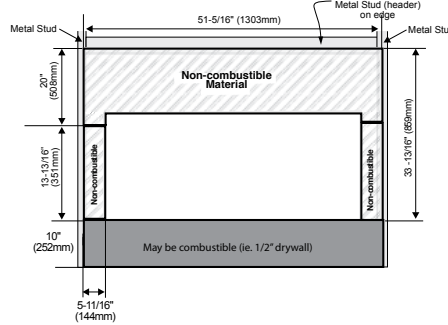

Regency Horizon® HZ40E

Regency Horizon® HZ30E