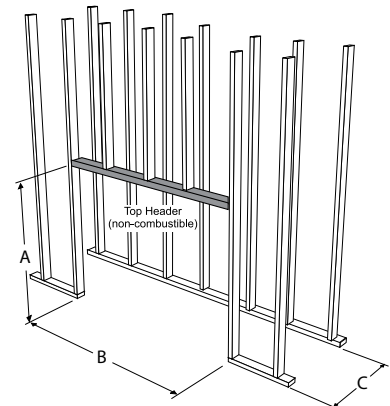

Regency Horizon® HZ30E

Framing	HZ42STE
A Framing Depth*	20" (508mm) **minus 2X the finished material thickness
B Framing Height	42" (1067mm)
C Framing Width	54" (1372mm) Horizontal /58" (1473mm) Vertical Vent
H Min. Height to Combustibles	42" (1067mm)

* Framing depth measurement is noted with nailing strips (top & sides) set as far forward on the firebox as possible. The nailing strips can be adjusted (on both sides) to allow for varying thicknesses in noncombustible material and wall finishes.

** Finished material thickness includes: non combustible material, tile slate, etc. (example framing = 20" - if 2" thick finishing material is used (on both sides)=16"