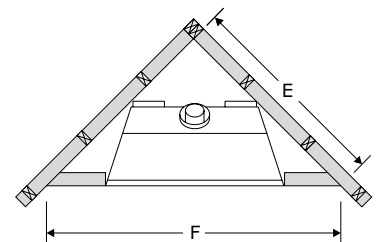

Regency Horizon® HZ965E/HZ33CE

NOTE: If this is an outside corner, the minimum distance between the vent and the outside corner is 6" (15cm) with AstroCap termination cap or 12" (30cm) with Rigid Vent termination cap.
(For example Dura-Vent)

NOTE: All products can be installed in a raised application. Before installing refer to the relevant product manual for full and up to date information. Manuals can be downloaded from our web site www.regency-fire.com