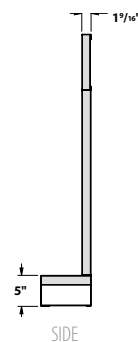

surround dimensions

Surround Dimensions		A	B	C	D	E
HZ54E	Verona 54 - glass/metal	58-11/16"	2-1/8"	45-3/16"	13-5/8"	-
	Inner and outer frame	56-11/16"	25-1/8"	49-3/16"	17-5/8"	-
HZ42STE/ HZ40E *Available for HZ40E only	Verona 40 - glass*/ metal	44"	20-7/8"	36"	12-7/8"	-
	Inner and outer frame*	43-1/16"	20-9/16"	35-1/2"	12-1/2"	-
HZ33CE	Pacific Wave 33 - wood	55-1/2"	43-15/16"	29-1/2"	21-7/16"	60-1/8"
	Verona 33 - glass/metal	42-5/16"	36-3/4"	29-1/2"	21-1/2"	-
HZ30E	Verona 30 - glass/metal	30"	18-1/2"	25"	10-1/2"	-
	Inner and outer frame	32-3/8"	18-1/16"	27-7/8"	10-1/8"	-

Metal

Glass

Inner & Outer Frame

Available for models:
HZ30E, HZ40E & HZ54E

Verona

Available for models:
**HZ30E, HZ33CE,
HZ40E & HZ42STE***

*HZ42STE available in Metal only

Verona

Available for models:
HZ54E

Wood

Pacific Wave

Available for models:
HZ33CE

Optional tiling can be applied in this area

SIDE

TOP

NOTE: All product specifications are subject to change without notice. Before installing refer to the relevant product manual for full and up to date information. Manuals can be downloaded from our web site www.regency-fire.com