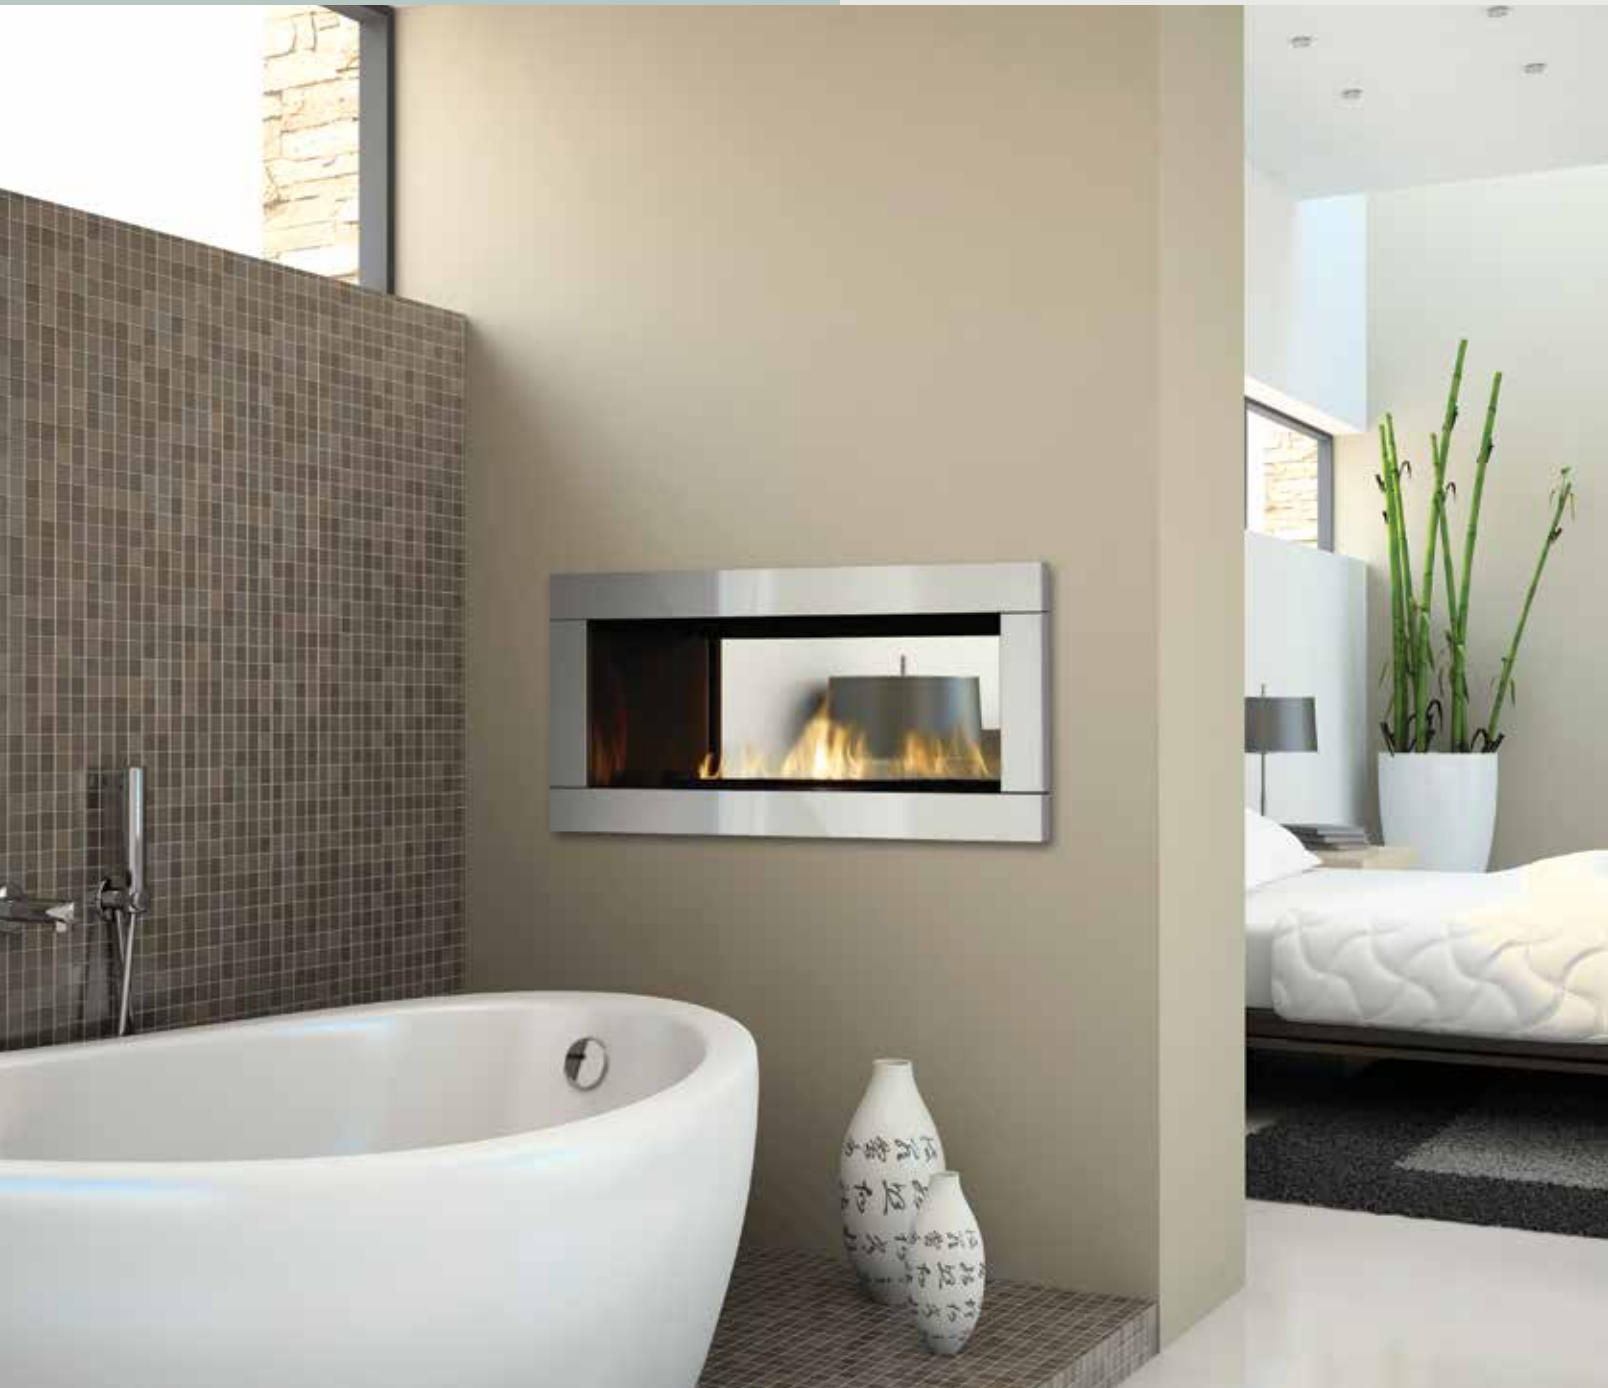

Regency Horizon®

HZ42STE Contemporary See-Through Gas Fireplace

Regency Horizon HZ42STE shown with Verona faceplate in stainless steel and black crystals.

Two Rooms, One Fire

Create two fire views from separate rooms with the Regency Horizon™ HZ42STE see-through gas fireplace. This dual-sided fireplace offers a cost-effective way to divide a space while maintaining an open feel. Different wall finishes create an even more dramatic experience, delivering the ultimate two-fireplace look.