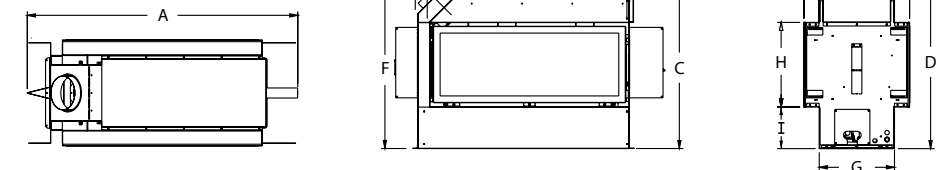

Regency Horizon® HZ42STE