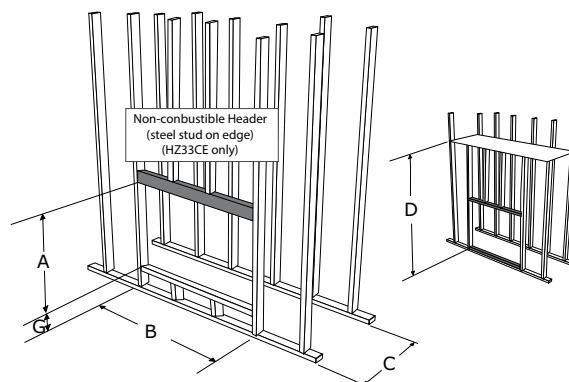

Regency Horizon® HZ965E/HZ33CE

NOTE: If this is an outside corner, the minimum distance between the vent and the outside corner is 6" (15cm) with AstroCap termination cap or 12" (30cm) with Rigid Vent termination cap.
(For example Dura-Vent)

NOTE: All products can be installed in a raised application. Before installing refer to the relevant product manual for full and up to date information. Manuals can be downloaded from our web site www.regency-fire.com