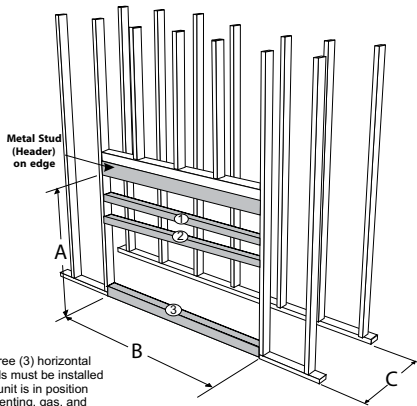

Regency Horizon® HZ54E