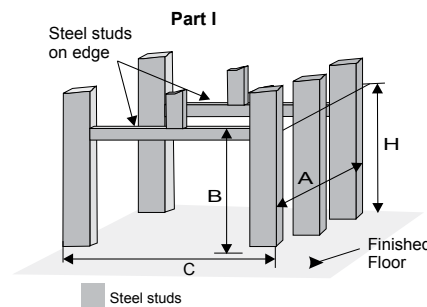

Regency Horizon® HZ42STE

Steel studs - for ease of installation of non combustible material-after Part I is complete.

* Install after unit in place with gas connection, electrical and venting completed.

Framing	HZ965E	HZ33CE
A	52-5/16"	31-3/4"
B	44-3/4"	35"
C	vertical rise 24"	22-3/4"
	horizontal rigid 24"	19-3/4"
	horizontal flex 24"	16"
D	rigid** 80"	36"
	flex** 80"	32"
E	64"	38-15/16"
F	90-15/16"	55-1/2"
G	0"	0**

* when not using surround (might differ when using surrounds)

** minimum height from the base of the unit