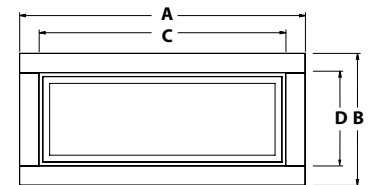

Verona

Available for models:
HZ54E