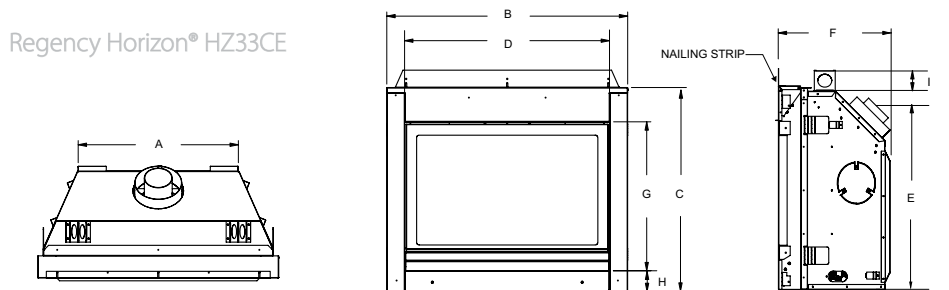

Regency Horizon® HZ33CE