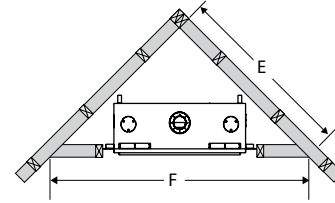

Framing

Framing	HZ54E	HZ40E	HZ30E
A	46-5/8"	42"	33-5/16"
B	60"	49-7/8"	31-3/16"
C	horizontal vent 23-3/4"	21-3/16"	15"
	vertical vent 23-3/4"	25-3/16"	21-1/4"
D	flex 51"	43-7/8"	32-7/8"
	rigid 51"	43-7/8"	35-1/2"
E	69"	61"	43-5/16"
F	97-9/16"	86-1/4"	61-1/4"

* If using optional steel stud kit refer to manual for details

Regency Horizon® HZ54E/HZ40E/HZ30E