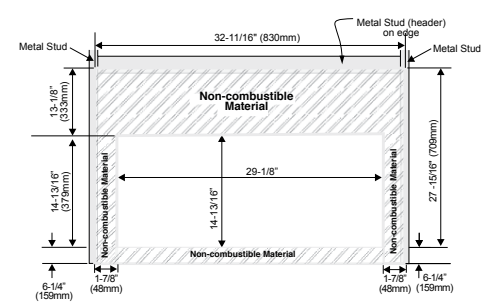

Regency Horizon® HZ40E

Regency Horizon® HZ30E