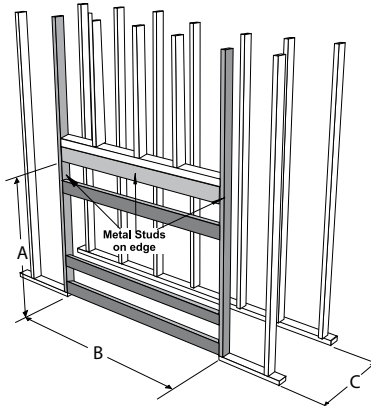

Regency Horizon® HZ40E