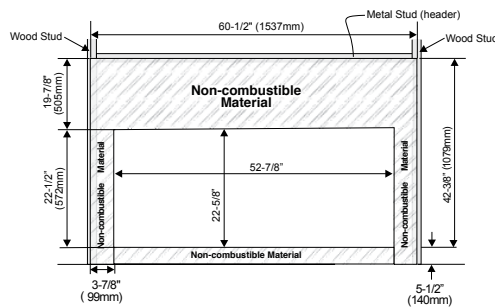

Regency Horizon® HZ40E

Regency Horizon® HZ30E