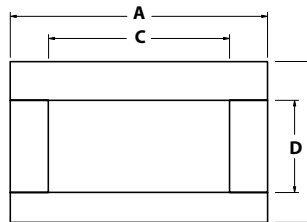

Verona

Available for models:
**HZ30E, HZ33CE,
HZ40E & HZ42STE***

*HZ42STE available in Metal only