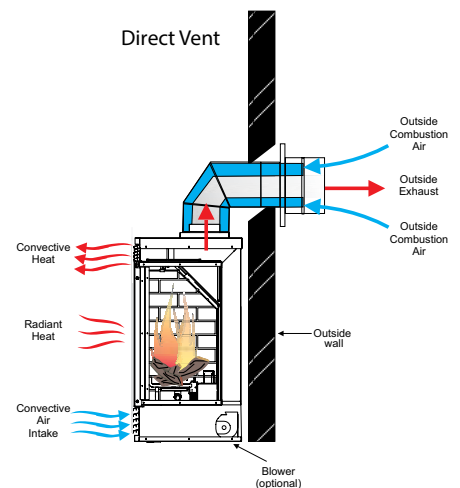

AstroCap (painted to match home)