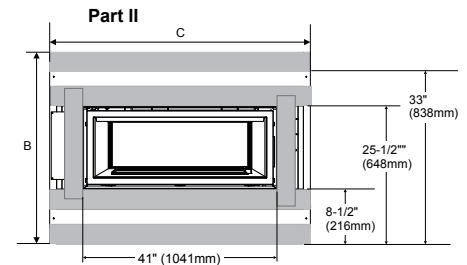

Regency Horizon® HZ42STE

Steel studs - for ease of installation of non combustible material-after Part I is complete.

* Install after unit in place with gas connection, electrical and venting completed.

Framing	HZ965E	HZ33CE
A	52-5/16"	31-3/4"
B	44-3/4"	35"
C	vertical rise 24"	22-3/4"
	horizontal rigid 24"	19-3/4"
	horizontal flex 24"	16"
D	rigid** 80"	36"
	flex** 80"	32"
E	64"	38-15/16"
F	90-15/16"	55-1/2"
G	0"	0**

* when not using surround (might differ when using surrounds)

** minimum height from the base of the unit