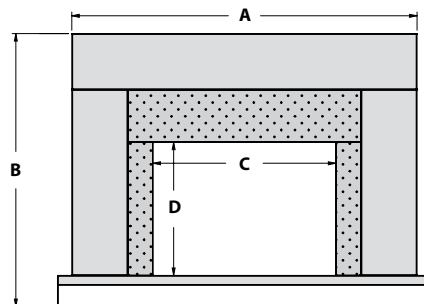

Wood

Pacific Wave

Available for models:
HZ33CE

Optional tiling can be applied in this area

FRONT

TOP

NOTE: All product specifications are subject to change without notice. Before installing refer to the relevant product manual for full and up to date information. Manuals can be downloaded from our web site www.regency-fire.com