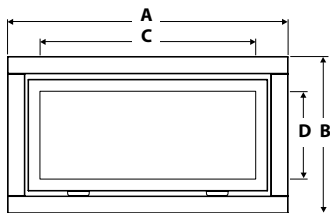

surround dimensions

Surround Dimensions		A	B	C	D	E
HZ54E	Verona 54 - glass/metal	58-11/16"	2-1/8"	45-3/16"	13-5/8"	-
	Inner and outer frame	56-11/16"	25-1/8"	49-3/16"	17-5/8"	-
HZ42STE/ HZ40E *Available for HZ40E only	Verona 40 - glass*/ metal	44"	20-7/8"	36"	12-7/8"	-
	Inner and outer frame*	43-1/16"	20-9/16"	35-1/2"	12-1/2"	-
HZ33CE	Pacific Wave 33 - wood	55-1/2"	43-15/16"	29-1/2"	21-7/16"	60-1/8"
	Verona 33 - glass/metal	42-5/16"	36-3/4"	29-1/2"	21-1/2"	-
HZ30E	Verona 30 - glass/metal	30"	18-1/2"	25"	10-1/2"	-
	Inner and outer frame	32-3/8"	18-1/16"	27-7/8"	10-1/8"	-

Metal

Glass

Inner & Outer Frame

Available for models:
HZ30E, HZ40E & HZ54E