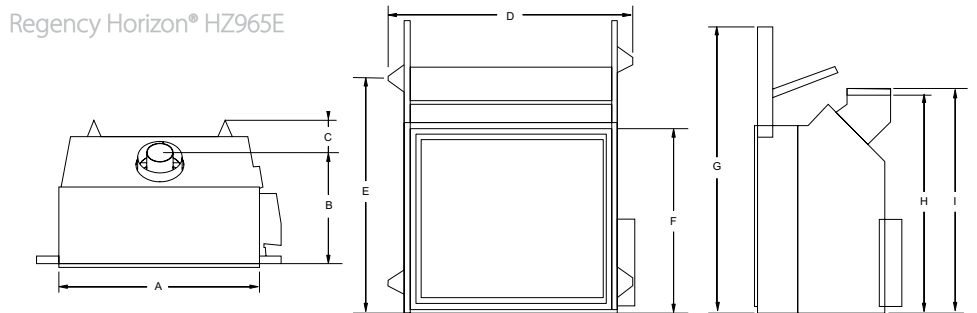

Regency Horizon® HZ965E