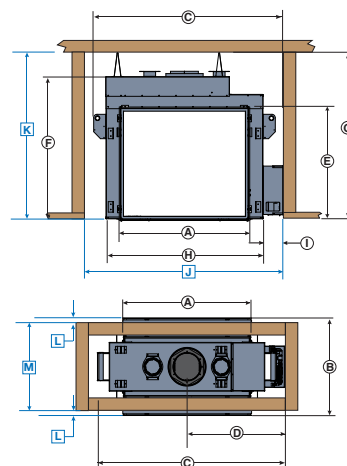

Please note: Due to elevation and fuel type, flame characteristics may not be exactly as shown.

FIREBOX PANEL OPTIONS

BURNER OPTIONS

DIMENSIONS (SERIES D)

TC36ST	inch	cm
A	38 9/16	98.0
B	28 3/8 - 31 3/8	72.0 - 79.6
C	55 15/16	142.1
D	29 1/8	74.0
E	32 1/2	82.6
F	41 1/4	104.8
G	48 1/16	122.1
H	46 3/8	117.8
I	5 15/16	15.1
J	59 15/16	152.2
K	48 5/16	122.7
L	1/2	1.3
M	23 11/16 - 27 3/16	60.2 - 69.1
N		
O		
P		

Reference Dimensions Only. Dimensions subject to change. Please refer to installation manuals for detailed specifications.