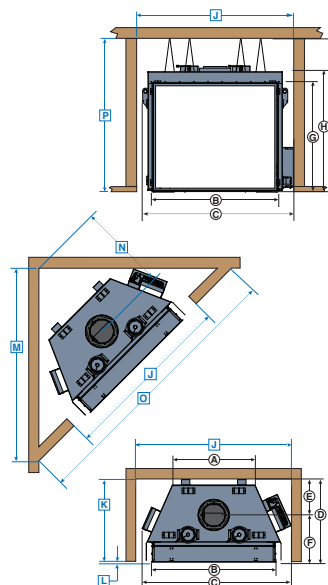

Please note: Due to elevation and fuel type, flame characteristics may not be exactly as shown.

FIREBOX PANEL OPTIONS

BURNER OPTIONS

DIMENSIONS (SERIES D)

TC42	inch	cm
A	29 9/16	75.1
B	44 7/16	112.9
C	53 1/16	134.8
D	29 3/8 - 30 3/4	74.6 - 78.0
E	12 5/8	32.1
F	16 3/4 - 18 1/16	42.5 - 45.9
G	38 1/2	97.8
H	42 3/16	107.2
I	53 15/16	137.0
J	56 9/16	143.7
K	27 1/16 - 28 3/4	68.7 - 73.0
L	1/2	1.3
M	65 1/2	166.4
N	30 1/16	76.4
O	92 5/8	235.3
P	54 1/16	137.4

Reference Dimensions Only. Dimensions subject to change. Please refer to installation manuals for detailed specifications.