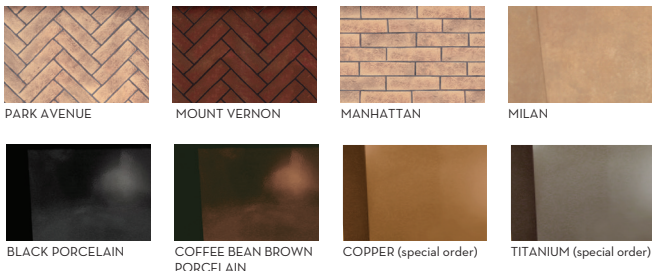

FIREBOX PANEL OPTIONS

BURNER OPTIONS