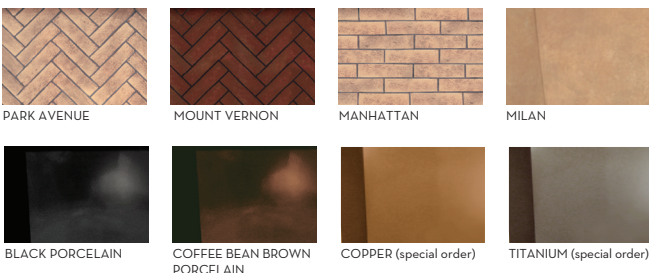

FIREBOX PANEL OPTIONS