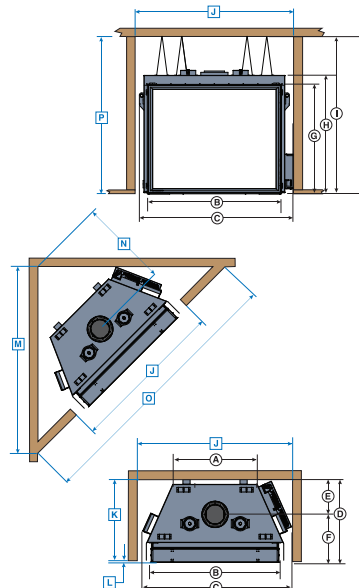

Please note: Due to elevation and fuel type, flame characteristics may not be exactly as shown.

FIREBOX PANEL OPTIONS

BURNER OPTIONS

DIMENSIONS (SERIES D)

TC54	inch	cm	
APPLIANCE DIMENSIONS	A	36 5/8	93.0
	B	54 5/16	138.0
	C	62 1/2	158.8
	D	33 7/16 – 34 7/8	85.0 – 88.5
	E	14 11/16	37.3
	F	18 13/16 – 20 3/16	47.7 – 51.3
	G	44 7/16	112.9
	H	48 1/8	122.2
	I	63 7/8	162.2
MINIMUM COMBUSTIBLE FRAMING DIMENSIONS	J	64 1/16	162.8
	K	31 3/16 – 32 15/16	79.2 – 83.7
	L	1/2	1.3
	M	81 1/8	206.1
	N	37 11/16	95.7
	O	114 11/16	291.3
	P	64 3/16	163.0

Reference Dimensions Only. Dimensions subject to change. Please refer to installation manuals for detailed specifications.