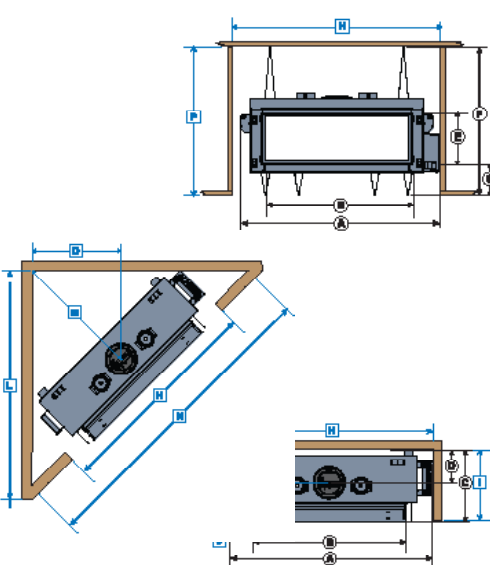

### DIMENSIONS (SERIES D)

WS54	inch	cm
A	74 13/16	190.0
B	54 7/16	138.3
C	24 15/16 – 26 5/16	63.4 – 66.8
D	11 5/16	28.8
E	18 5/8	47.4
F	55	139.7
G	11 9/16	29.4
H	75 1/4	191.2
I	22 9/16 – 24 5/16	57.3 – 61.8
J	7/16	1.1
K	11 5/16	28.8
L	81 11/16	207.5
M	44 5/8	113.3
N	115 9/16	293.5
O	31 9/16	80.2
P	55 1/4	140.3